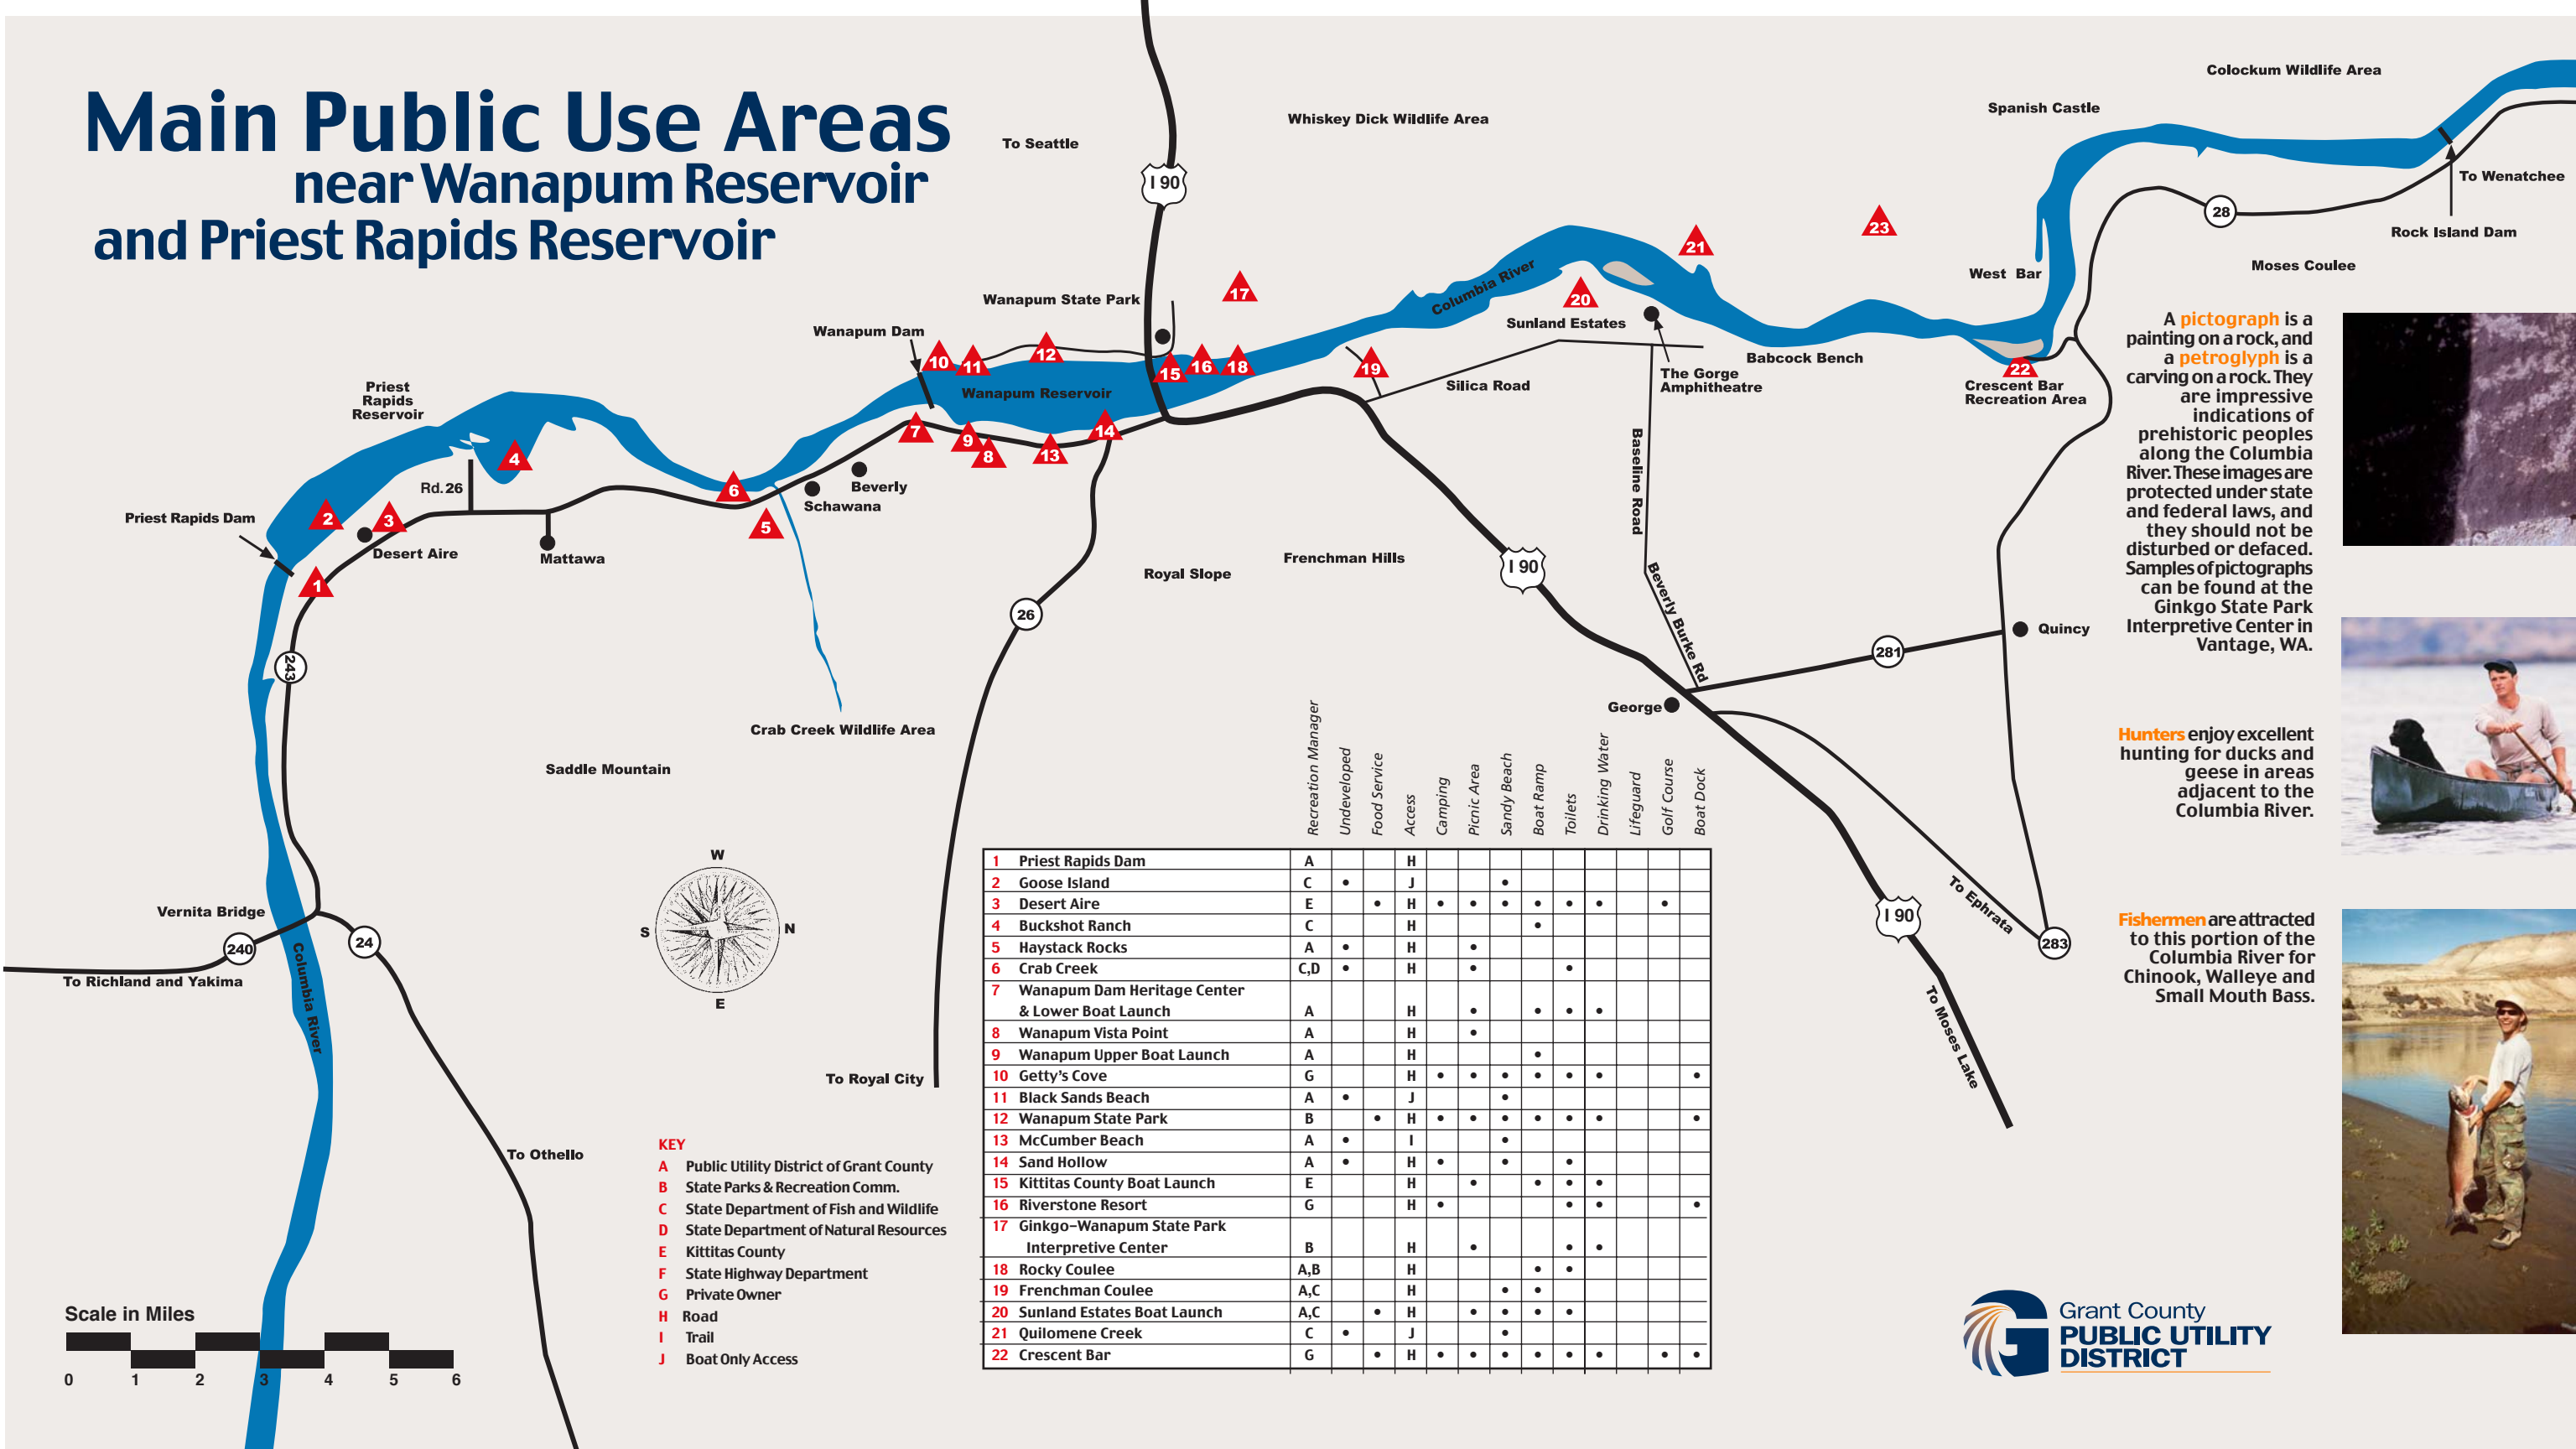

# Main Public Use Areas near Wanapum Reservoir and Priest Rapids Reservoir

- KEY**
- A Public Utility District of Grant County
  - B State Parks & Recreation Comm.
  - C State Department of Fish and Wildlife
  - D State Department of Natural Resources
  - E Kittitas County
  - F State Highway Department
  - G Private Owner
  - H Road
  - I Trail
  - J Boat Only Access

	Recreation Manager	Undeveloped	Food Service	Access	Camping	Picnic Area	Sandy Beach	Boat Ramp	Toilets	Drinking Water	Lifeguard	Golf Course	Boat Dock
1 Priest Rapids Dam	A			H									
2 Goose Island	C	•		J			•						
3 Desert Aire	E		•	H	•	•	•	•	•			•	
4 Buckshot Ranch	C			H				•					
5 Haystack Rocks	A	•		H		•							
6 Crab Creek	C,D	•		H		•			•				
7 Wanapum Dam Heritage Center & Lower Boat Launch	A			H		•		•	•	•			
8 Wanapum Vista Point	A			H		•							
9 Wanapum Upper Boat Launch	A			H				•					
10 Getty's Cove	G			H	•	•	•	•	•				•
11 Black Sands Beach	A	•		J			•						
12 Wanapum State Park	B		•	H	•	•	•	•	•	•			•
13 McCumber Beach	A	•		I			•						
14 Sand Hollow	A	•		H	•		•		•				
15 Kittitas County Boat Launch	E			H		•		•	•	•			
16 Riverstone Resort	G			H	•				•	•			•
17 Ginkgo-Wanapum State Park Interpretive Center	B			H		•			•	•			
18 Rocky Coulee	A,B			H				•	•				
19 Frenchman Coulee	A,C			H				•	•				
20 Sunland Estates Boat Launch	A,C		•	H		•	•	•	•				
21 Quilomene Creek	C	•		J			•						
22 Crescent Bar	G		•	H	•	•	•	•	•	•		•	•

A **pictograph** is a painting on a rock, and a **petroglyph** is a carving on a rock. They are impressive indications of prehistoric peoples along the Columbia River. These images are protected under state and federal laws, and they should not be disturbed or defaced. Samples of pictographs can be found at the Ginkgo State Park Interpretive Center in Vantage, WA.

**Hunters** enjoy excellent hunting for ducks and geese in areas adjacent to the Columbia River.

**Fishermen** are attracted to this portion of the Columbia River for Chinook, Walleye and Small Mouth Bass.